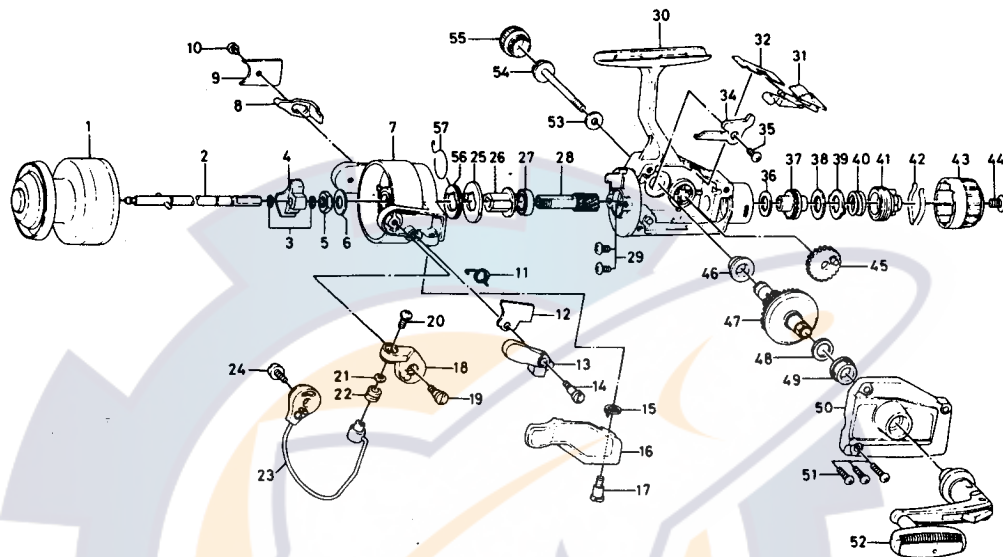

SPINNING REEL **SKA1655/2055**

| Key No. | Parts No. | Parts Name | Key No. | Parts No. | Parts Name |
|---------|-----------|-----------------------------|---------|-----------|--------------------------|
| 1 | B82-7701 | Spool | 34 | B89-9001 | Anti-reverse claw |
| 2 | B77-0801 | Main shaft | 35 | 351-6102 | Anti-reverse claw screw |
| 3 | 320-8202 | Oscillating slider retainer | 36 | B46-9504 | Drag washer A |
| 4 | B77-0701 | Oscillating slider | 37 | B76-9801 | Click gear |
| 5 | 341-9201 | Rotor nut | 38 | B78-6601 | Drag washer B |
| 6 | B27-5401 | Rotor washer | 39 | 373-3603 | Drag washer C |
| 7 | B82-1502 | Rotor | 40 | B91-3701 | Drag knob spring |
| 8 | B77-3701 | Bail kick lever | 41 | B77-0003 | Drag screw |
| 9 | B76-9701 | Bail kick lever cover | 42 | B77-0301 | Drag washer spring |
| 10 | 352-0401 | Bail kick lever cover screw | 43 | B82-6801 | Drag knob |
| 11 | B76-9101 | Bail spring | 44 | 352-1105 | Drag knob screw |
| 12 | B76-9201 | Bail spring cover | 45 | B74-3701 | Oscillating gear |
| 13 | B76-9301 | Trigger plate | 46 | B12-9002 | Bearing |
| 14 | B68-8801 | Bail spring cover screw A | 47 | B82-2701 | Drive gear |
| 15 | B67-5201 | Trigger spring | 48 | 373-7800 | Drive gear washer |
| 16 | B67-5104 | Trigger lever | 49 | B12-9002 | Bearing |
| 17 | B68-8801 | Trigger screw | 50 | B82-7101 | Body cover |
| 18 | B67-4601 | Arm lever | 51 | 351-5901 | Body cover screw |
| 19 | B67-4701 | Arm lever screw | 52 | B91-1201 | Handle |
| 20 | B67-9302 | Bail screw | 53 | B40-3102 | Handle washer |
| 21 | B55-4301 | Bail washer | 54 | B82-7601 | Handle screw |
| 22 | 250-3921 | Line roller | 55 | B82-3801 | Handle screw cap |
| 23 | B77-3001 | Bail | 56 | B89-8701 | Spring holder |
| 24 | B68-8701 | Bail holder screw | 57 | B89-8801 | Anti-reverse claw spring |
| 25 | B76-8901 | Ratchet | | | |
| 26 | B82-6602 | Ratchet holder | | | |
| 27 | 637-5701 | Ball bearing | | | |
| 28 | B82-6501 | Pinion gear | | | |
| 29 | 351-7703 | Ball bearing screw | | | |
| 30 | B82-6305 | Body | | | |
| 31 | B84-8901 | Anti-reverse lever | | | |
| 32 | B79-0101 | Anti-reverse lever spring | | | |